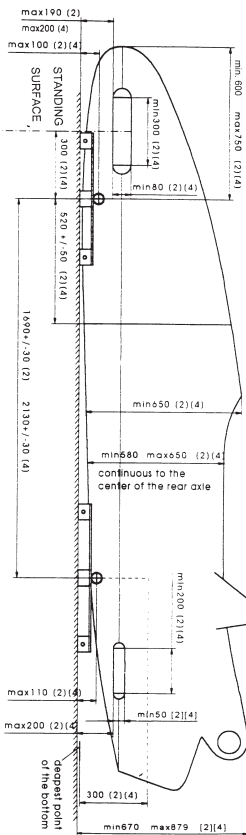

Fig.1

Fig.2

2-Men Bob
All measures in mm

FIG. 8

Standing Surface 1

FIG. 12

FIG. 11

FIG. 9

FIG. 10

SECTION C-C

3.6 - BREMSE - BRAKE - FREIN

Fig. 13

Fig. 14

Fig. 15

3.3 ABWEISER vorne, 2er und 4er
Front bumpers, 2 and 4
Butoirs avant, 2 et 4

Ansicht A von Fig. 1
View A of Fig. 1
Vue A de la Fig. 1

Fig. 16

FIGURE 17

FIGURE 18

F.I.B.T. PROPERTIES

HELMET

(left and right side)

50cm²

10cm

5cm

ACTUAL SIZE

FIBT Properties

Top View of Sled

(Not to Scale)

FIBT Race Number & Advertising
(Maximum Size of 2500 sq. cm)

No Advertising Allowed

Available For NF's