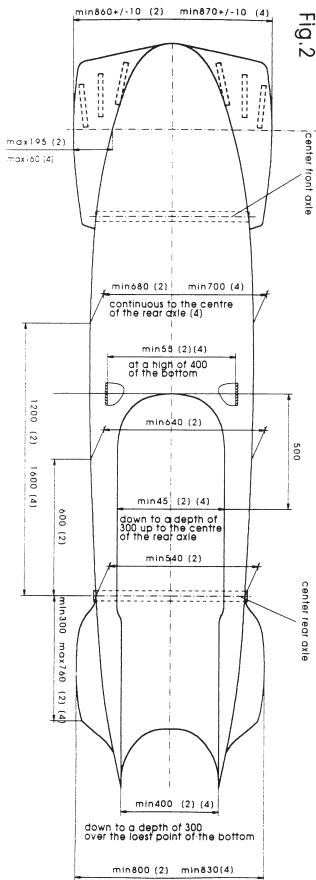

Fig.1

Fig.2

2-Men Bob
All measures in mm

FIG. 8

Standing Surface 1

FIG. 12

FIG. 11

FIG. 9

FIG. 10

SECTION C-C

3.6 - BREMSE - BRAKE - FREIN

Fig. 13

Fig. 14

Fig. 15

3.3 ABWEISER vorne, 2er und 4er
Front bumpers, 2 and 4
Butoirs avant, 2 et 4

Ansicht A von Fig. 1
View A of Fig. 1
Vue A de la Fig. 1

Fig. 16

FIGURE 17

FIGURE 18

F.I.B.T. PROPERTIES

HELMET

(left and right side)

50cm²

10cm

5cm

ACTUAL SIZE

FIBT Properties

Top View of Sled

(Not to Scale)

FIBT Race Number & Advertising
(Maximum Size of 2500 sq. cm)

No Advertising Allowed

Available For NF's