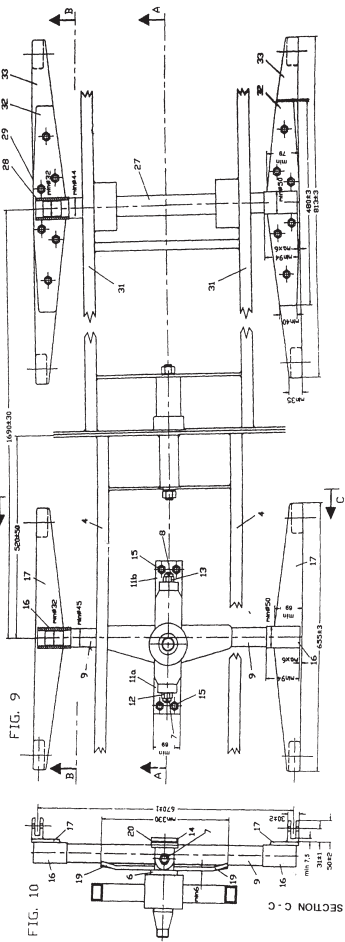

Fig.1

Fig.2

2-Men Bob
All measures in mm

FIG. 8

Standing Surface 1

FIG. 12

FIG. 11

FIG. 9

FIG. 10

SECTION C-C

3.6 - BREMSE - BRAKE - FREIN

Fig. 13

Fig. 14

Fig. 15

3.3 ABWEISER vorne, 2er und 4er
Front bumpers, 2 and 4
Butoirs avant, 2 et 4

Ansicht A von Fig. 1
View A of Fig. 1
Vue A de la Fig. 1

Fig. 16

FIGURE 17

FIGURE 18

F.I.B.T. PROPERTIES

HELMET

(left and right side)

50cm²

10cm

5cm

ACTUAL SIZE

FIBT Properties

Top View of Sled

(Not to Scale)

FIBT Race Number & Advertising
(Maximum Size of 2500 sq. cm)

No Advertising Allowed

Available For NF's