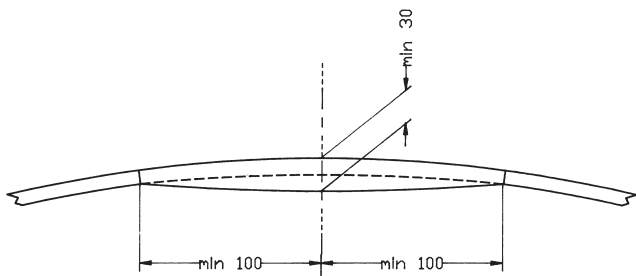

Fig.1

Fig.2

2-Men Bob
All measures in mm

FIG. 8

Standing Surface 1

FIG. 12

FIG. 11

FIG. 9

FIG. 10

SECTION C-C

3.6 - BREMSE - BRAKE - FREIN

Fig. 13

Fig. 14

Fig. 15

3.3 ABWEISER vorne, 2er und 4er
Front bumpers, 2 and 4
Butoirs avant, 2 et 4

Ansicht A von Fig. 1
View A of Fig. 1
Vue A de la Fig. 1

Fig. 16

FIGURE 17

FIGURE 18

F.I.B.T. PROPERTIES

HELMET

(left and right side)

50cm²

10cm

5cm

ACTUAL SIZE

FIBT Properties

Top View of Sled

(Not to Scale)

FIBT Race Number & Advertising
(Maximum Size of 2500 sq. cm)

No Advertising Allowed

Available For NF's